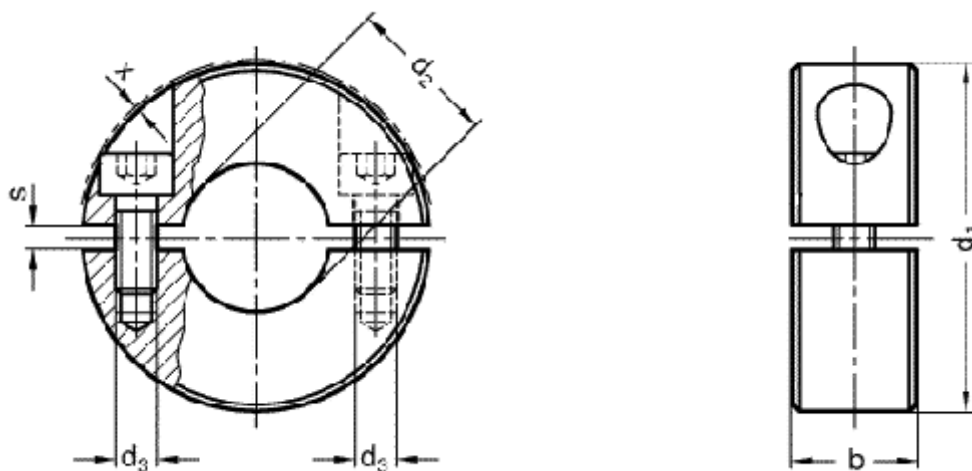

Data Sheet

Article number: 20707260B32ST

Description: E+G Split set GN 707.2-60-B32-ST
, 2-pieces

Measures

b = 15
d1 = 60
d2 = B 32
d3 = M6
s = 4
x = 0.4